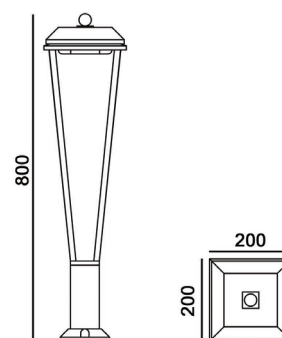

TECHNICAL DATA

TYPE

Professional LED for Exterior Lighting.

PRO	CRI ≥ 80	
IP54		L°
AC85-265V 50/60Hz		15,000h L70

DIMENSION DRAW

Model:	Lotus LO
Location:	Exterior
Wattage:	12W
Materials:	Aluminium
Led Color:	3000K / 4000K / 6500K
Product Dimension:	800*200*200mm
IP Code:	54
Fixation:	Surface
CRI :	80
Lumen Output:	1200LM
Frequency:	50/60 Hz
Beam Angle:	L°